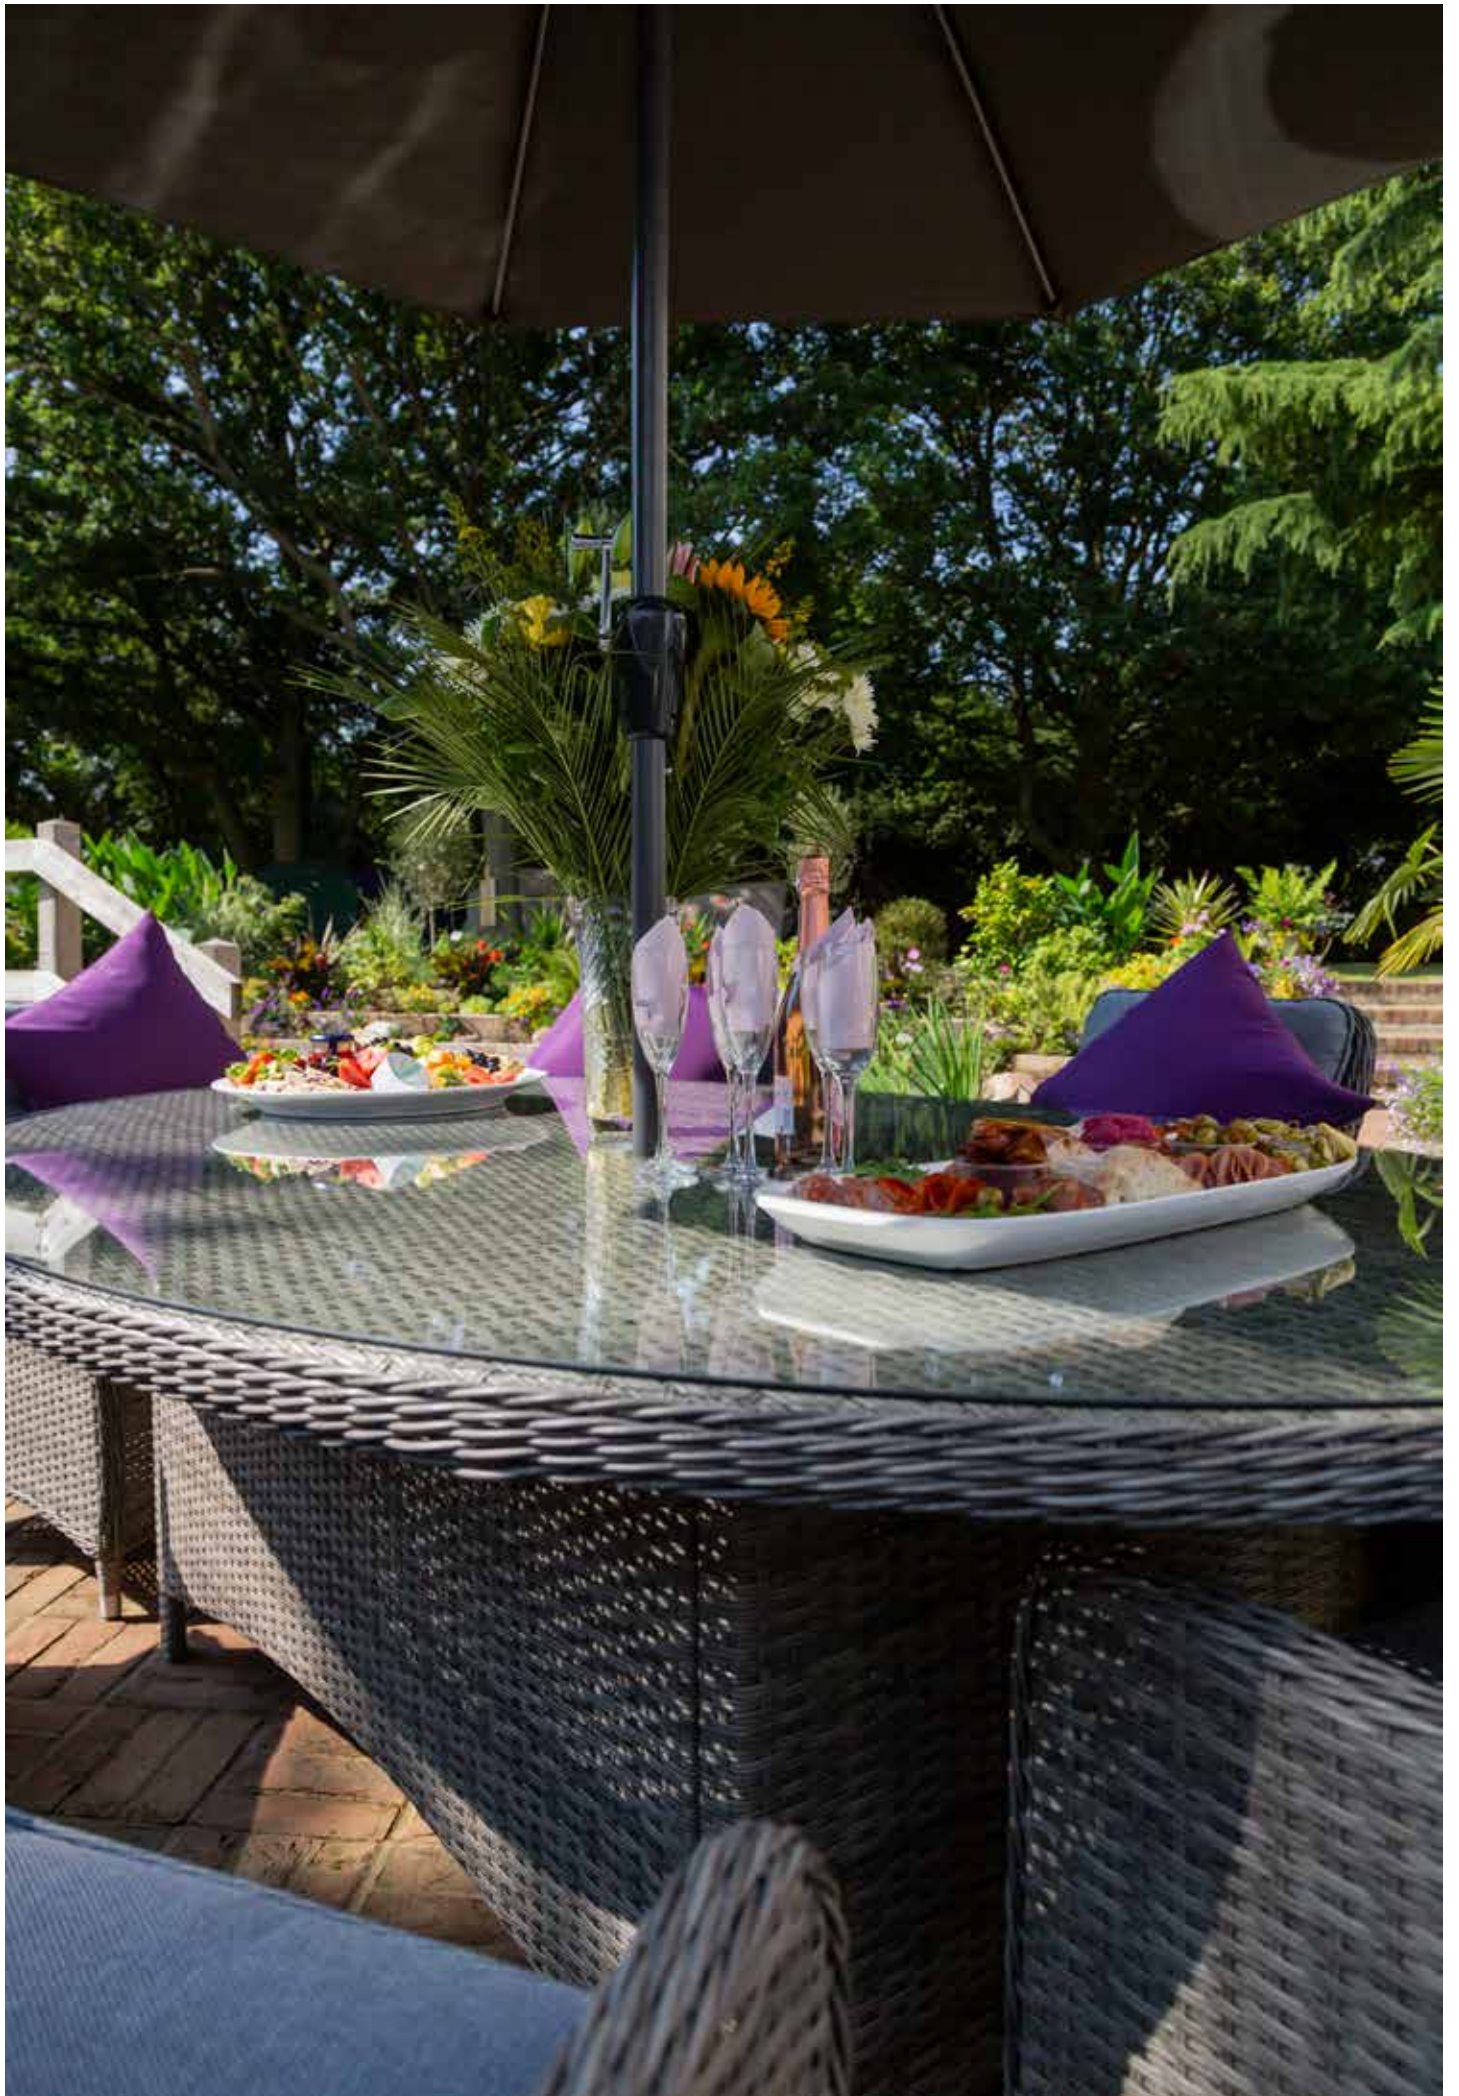

Katie Blake®

Outdoor Living Collection

MILAN COLLECTION

MILAN COLLECTION

The Milan Collection offers a comprehensive range of garden furniture styles to compliment a variety of outdoor requirements. Contemporary design features soft grey colour weave handwoven on to lightweight aluminium frames complement grey/blue shower resistant cushions. Details such as the smooth rounded chair arm rests, softly curved cushion, full round twist weave edging increase quality, strength, durability and refinement.

Manufactured from a combination of handcrafted 7mm flat & 5mm Full Round all-weather synthetic resin weave. Selected for durability, it's natural look and its resistance to UV light, furniture can be left out in the sun and its colour won't bleach or fade. Milan's rattan weave has been tested for outdoor use from -40°C to +40°C. High quality rubber feet are fitted as standard to all garden furniture legs to add durability and provide excellent anti marking properties to garden patio, decking and conservatory.